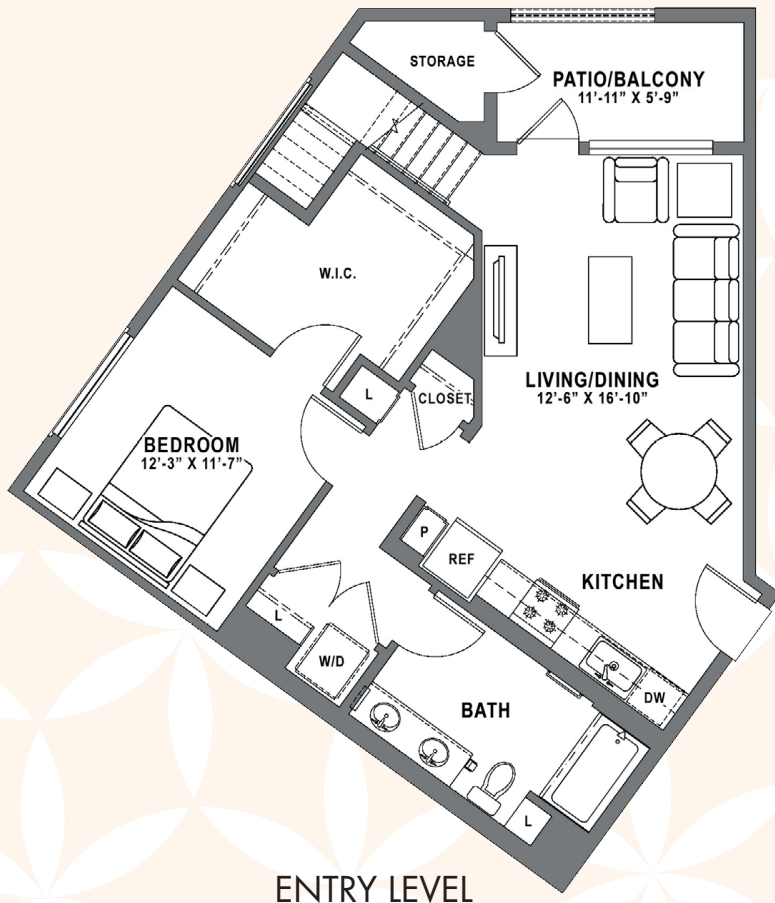

BAKER BLOCK

A COSTA STATE OF MIND.

PLAN A2 LOFT

1 Bedroom + Loft / 1 Bath
approx. 1,096 sq. ft.

ENTRY LEVEL

LOFT LEVEL

Floor plans are artist's rendering. All dimensions are approximate. Actual product and specifications may vary in dimension or detail. Not all features are available in every apartment. Prices and availability are subject to change. Please see a representative for details.