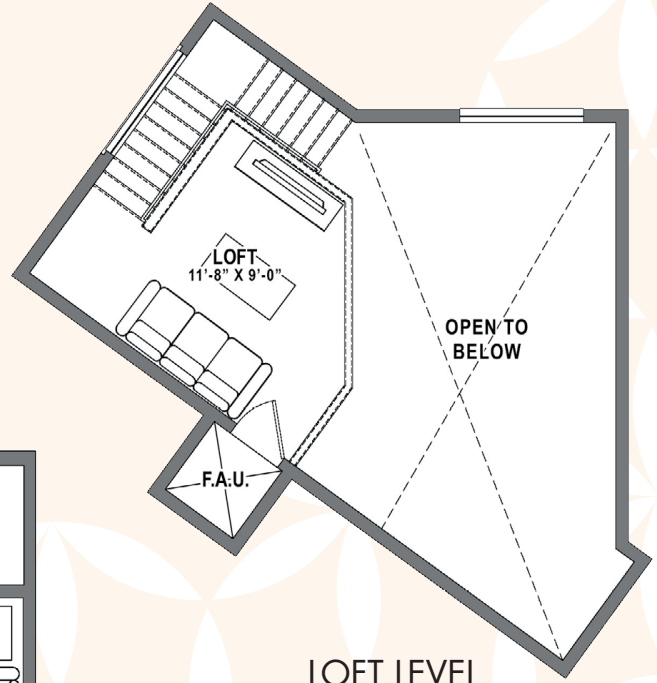

BAKER BLOCK

A COSTA STATE OF MIND.

PLAN A2 LOFT

1 Bedroom + Loft / 1 Bath
approx. 1,096 sq. ft.

ENTRY LEVEL

LOFT LEVEL

Floor plans are artist's rendering. All dimensions are approximate. Actual product and specifications may vary in dimension or detail. Not all features are available in every apartment. Prices and availability are subject to change. Please see a representative for details.