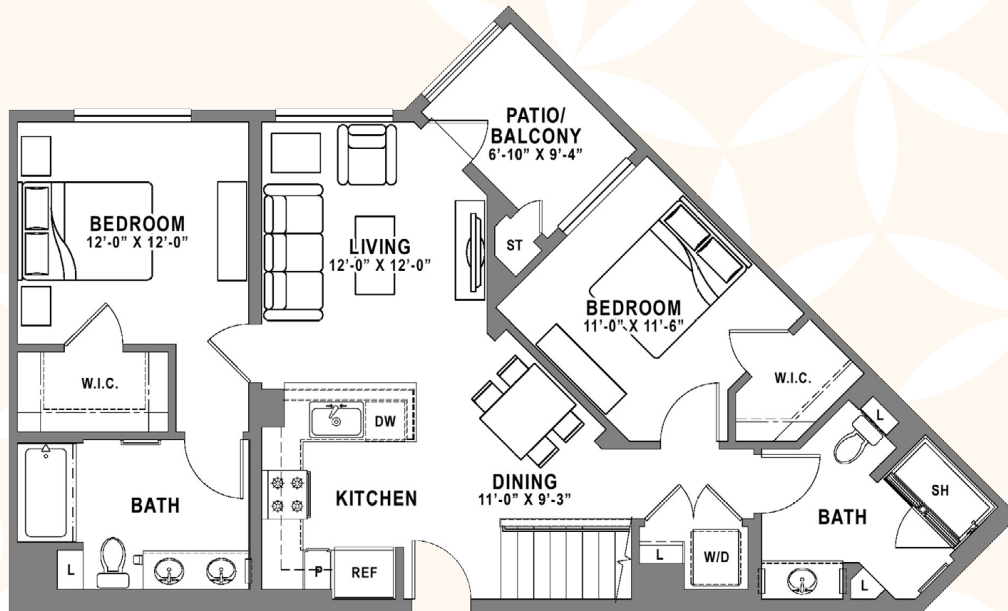

# BAKER BLOCK

A COSTA  
STATE OF MIND.

## PLAN B1 LOFT

2 Bedroom + Loft / 2 Bath  
approx. 1,184 sq. ft.

LOFT LEVEL

ENTRY LEVEL