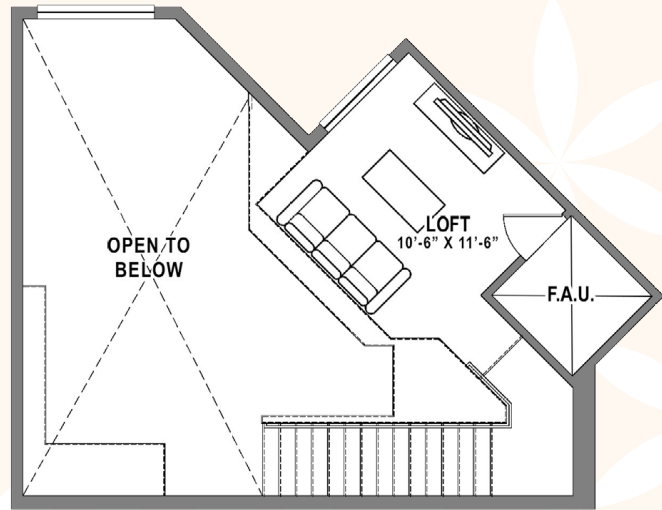

# BAKER BLOCK

A COSTA  
STATE OF MIND.

## PLAN B1 LOFT

2 Bedroom + Loft / 2 Bath  
approx. 1,184 sq. ft.

LOFT LEVEL

ENTRY LEVEL