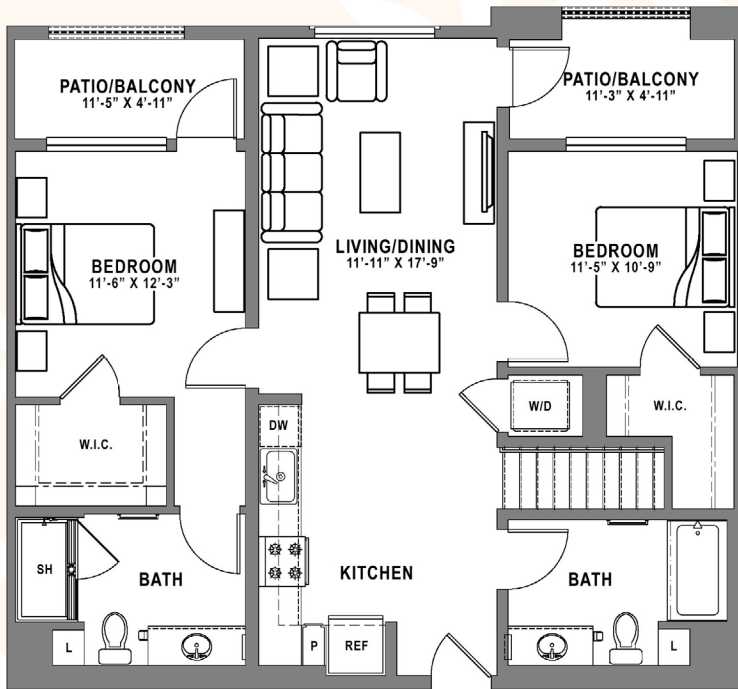

A COSTA  
STATE OF MIND.

# PLAN B5 LOFT

2 Bedroom + Loft / 2 Bath  
approx. 1,224 sq. ft.

ENTRY LEVEL