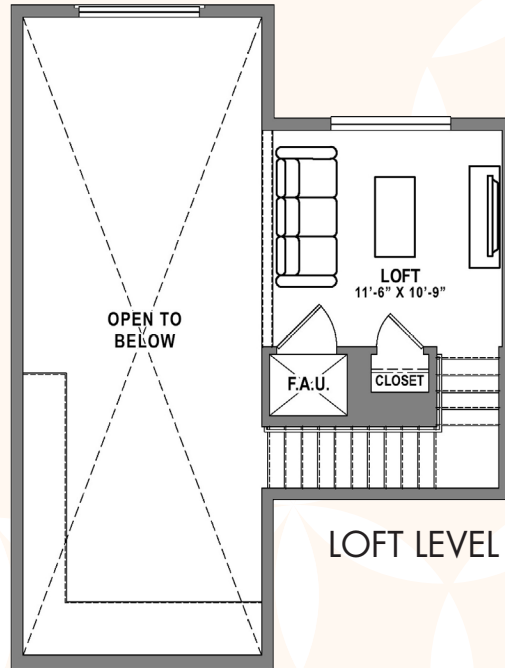

# PLAN B5 LOFT

2 Bedroom + Loft / 2 Bath  
approx. 1,224 sq. ft.

ENTRY LEVEL