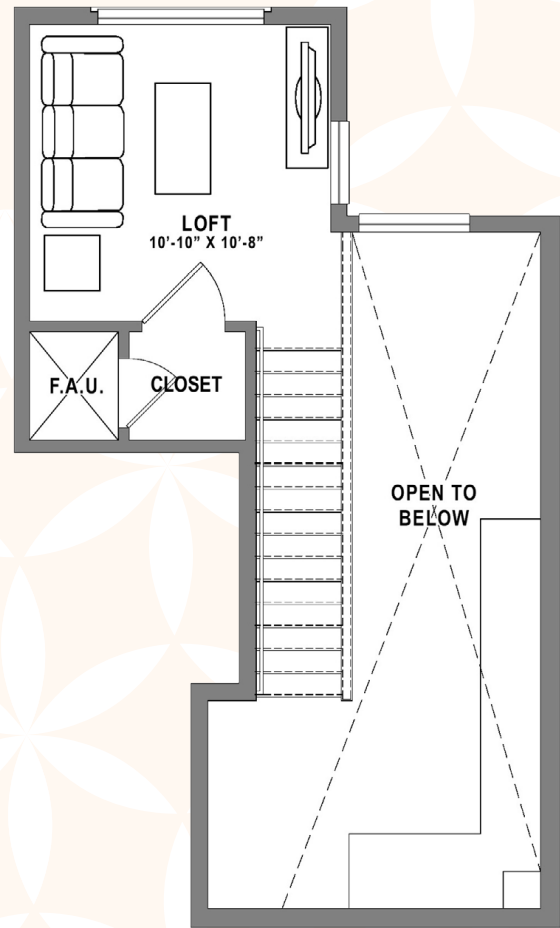

A COSTA
STATE OF MIND.

PLAN S1 LOFT

Studio + Loft / 1 Bath
approx. 716 sq. ft.

ENTRY LEVEL

LOFT LEVEL