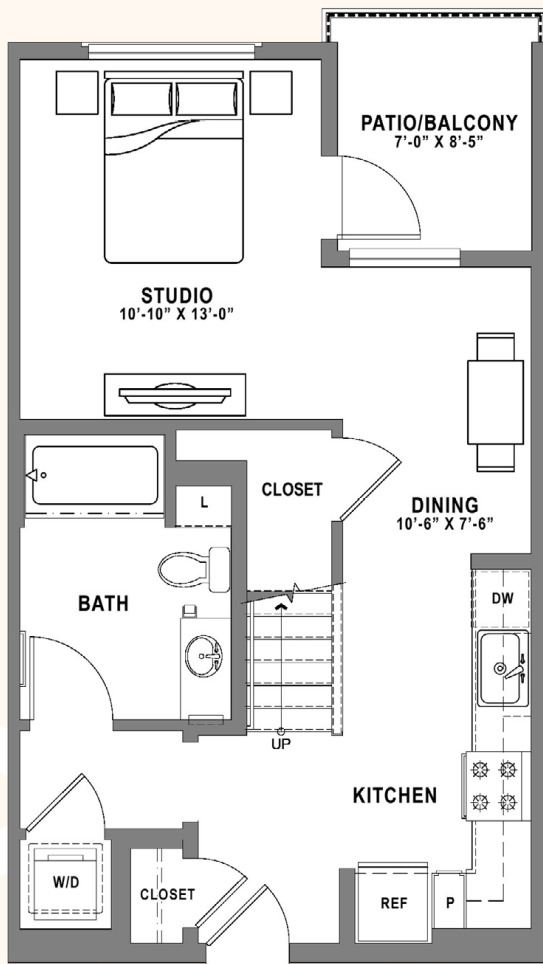

A COSTA
STATE OF MIND.

PLAN S1 LOFT

Studio + Loft / 1 Bath
approx. 716 sq. ft.

ENTRY LEVEL

LOFT LEVEL