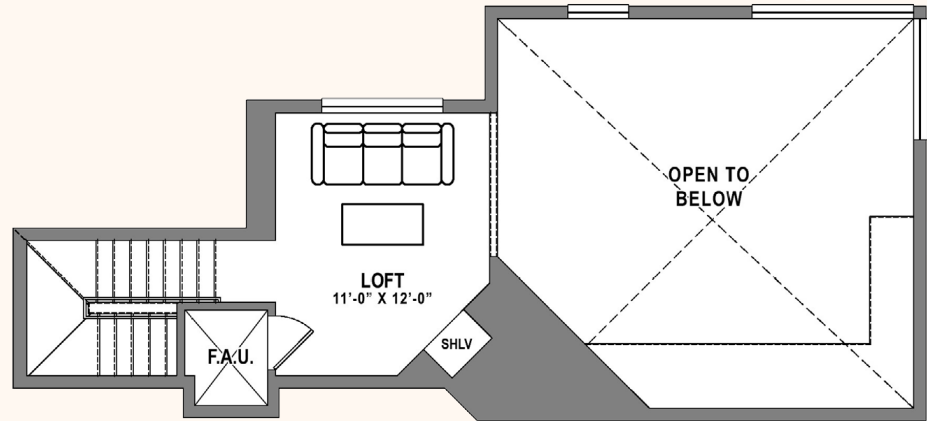

# BAKER BLOCK

A COSTA STATE OF MIND.

## PLAN C1 LOFT

3 Bedroom + Loft / 2 Bath  
approx. 1,574 sq. ft.

LOFT LEVEL

ENTRY LEVEL