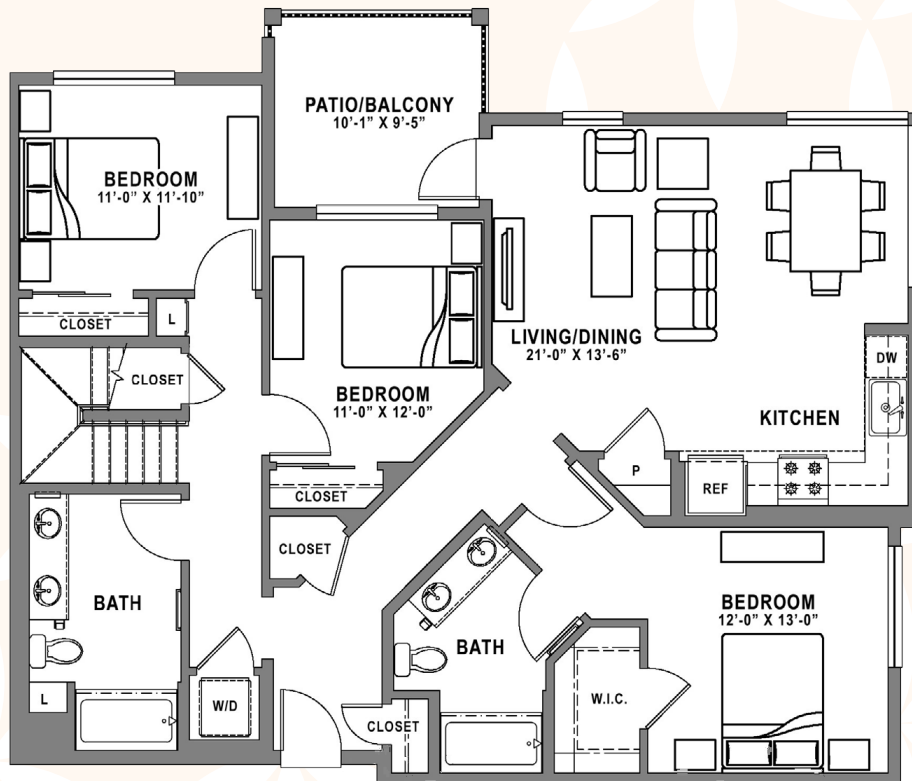

# BAKER BLOCK

A COSTA STATE OF MIND.

## PLAN C1 LOFT

3 Bedroom + Loft / 2 Bath  
approx. 1,574 sq. ft.

LOFT LEVEL

ENTRY LEVEL