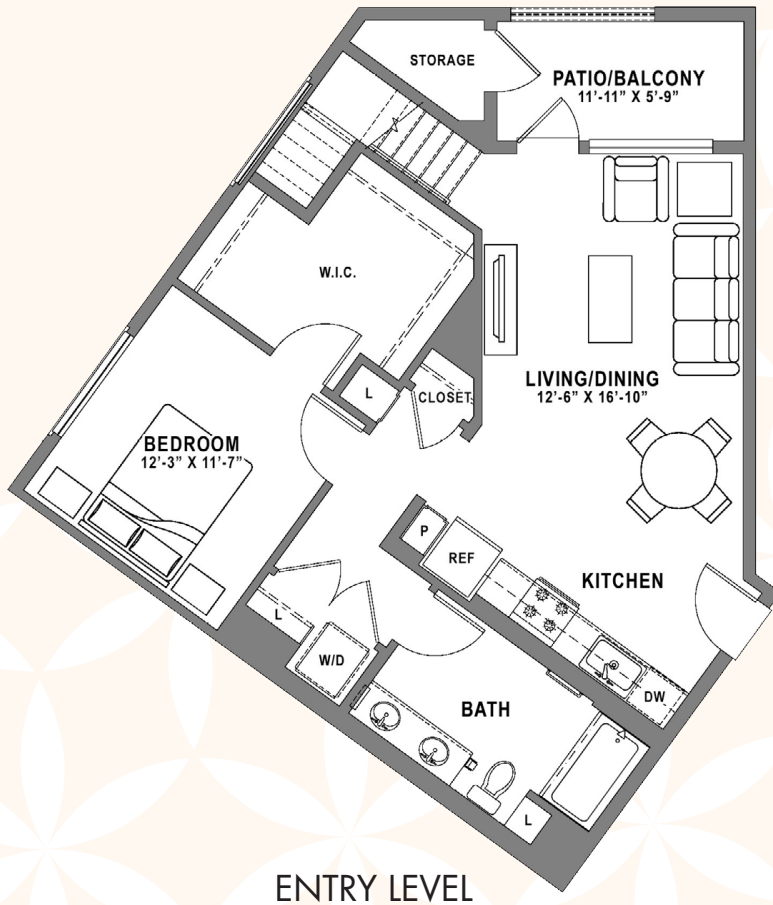

BAKER BLOCK

A COSTA
STATE OF MIND.

PLAN A2 LOFT

1 Bedroom + Loft / 1 Bath
approx. 1,096 sq. ft.

ENTRY LEVEL

LOFT LEVEL