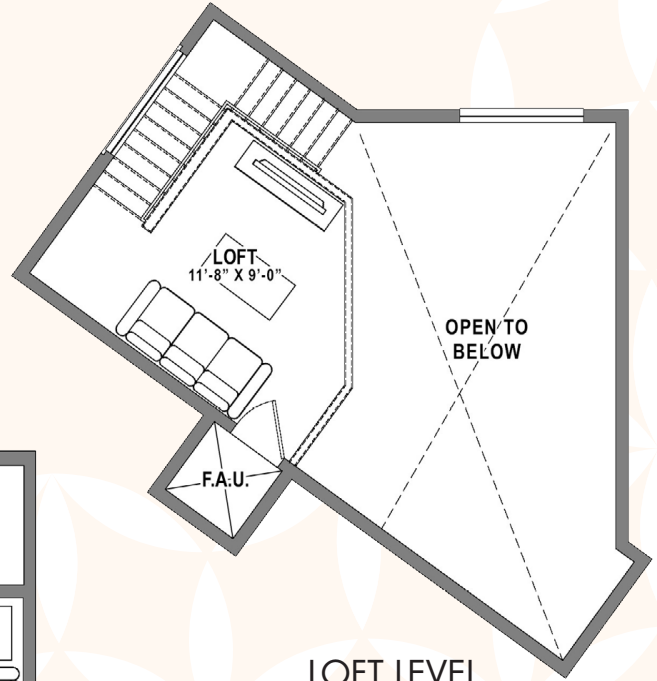

BAKER BLOCK

A COSTA
STATE OF MIND.

PLAN A2 LOFT

1 Bedroom + Loft / 1 Bath
approx. 1,096 sq. ft.

ENTRY LEVEL

LOFT LEVEL