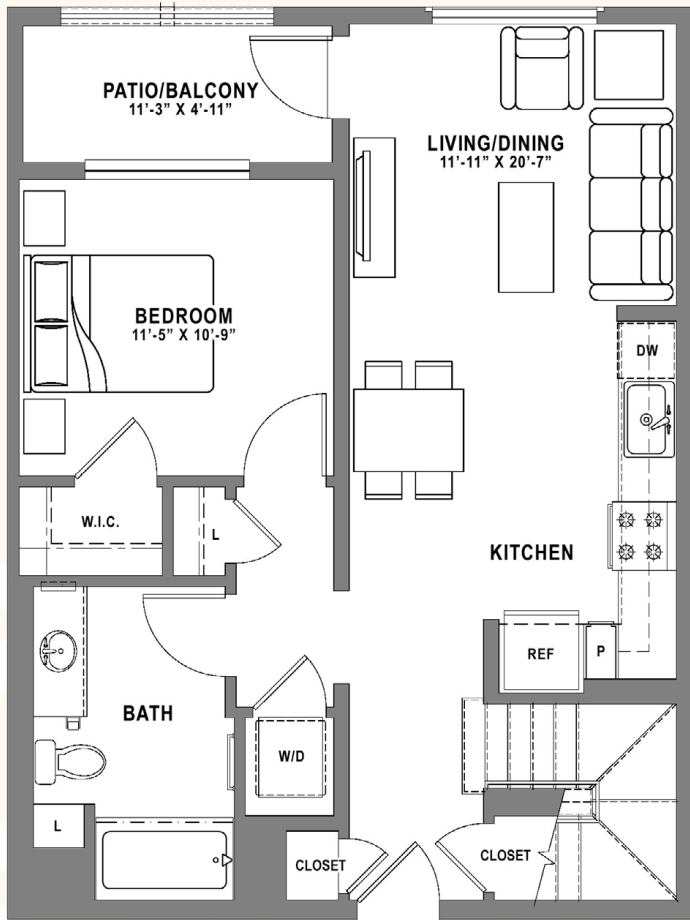

# PLAN A3 LOFT

1 Bedroom + Loft / 1 Bath  
approx. 904 sq. ft.

ENTRY LEVEL

LOFT LEVEL