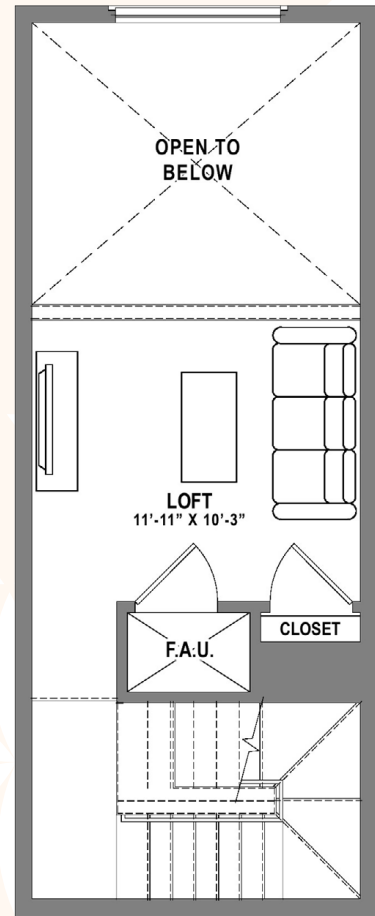

# PLAN A3 LOFT

1 Bedroom + Loft / 1 Bath  
approx. 904 sq. ft.

ENTRY LEVEL

LOFT LEVEL