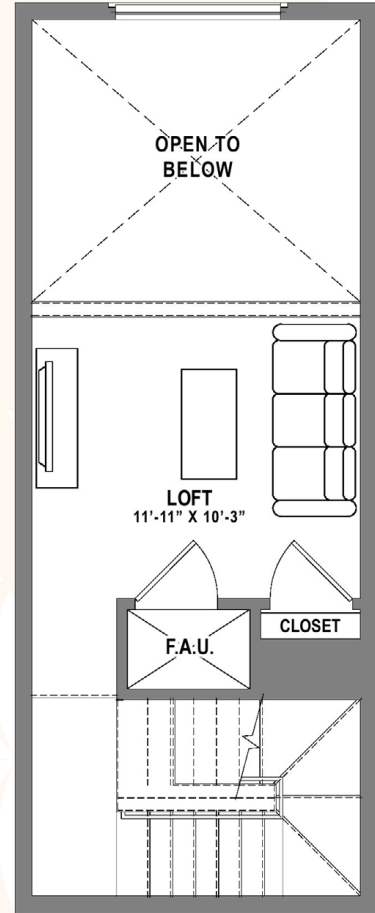

BAKER BLOCK

A COSTA STATE OF MIND.

PLAN A3 LOFT

1 Bedroom + Loft / 1 Bath
approx. 904 sq. ft.

ENTRY LEVEL

LOFT LEVEL