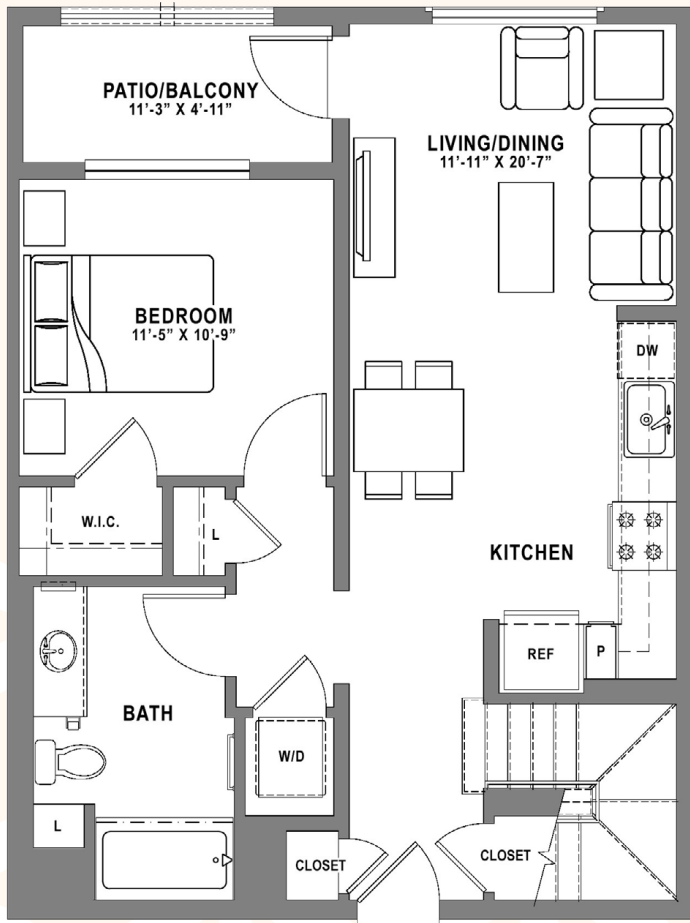

BAKER BLOCK

A COSTA STATE OF MIND.

PLAN A3 LOFT

1 Bedroom + Loft / 1 Bath
approx. 904 sq. ft.

ENTRY LEVEL

LOFT LEVEL