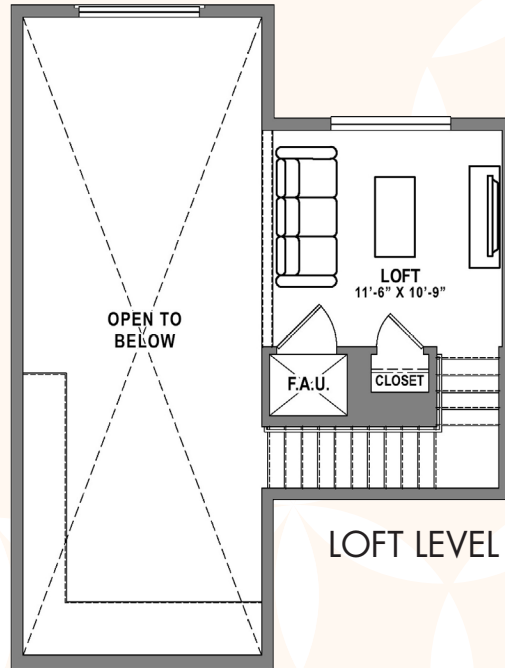

A COSTA
STATE OF MIND.

PLAN B5 LOFT

2 Bedroom + Loft / 2 Bath
approx. 1,224 sq. ft.

ENTRY LEVEL