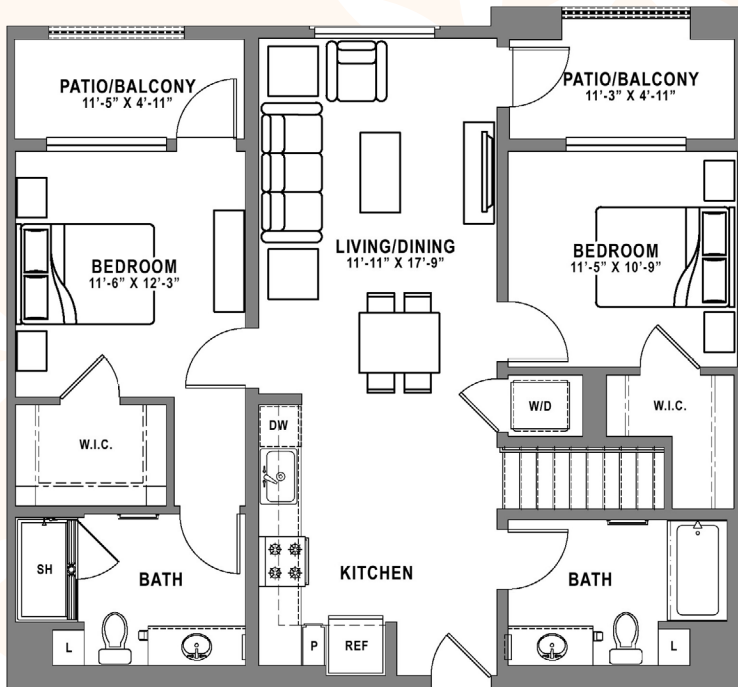

A COSTA
STATE OF MIND.

PLAN B5 LOFT

2 Bedroom + Loft / 2 Bath
approx. 1,224 sq. ft.

ENTRY LEVEL